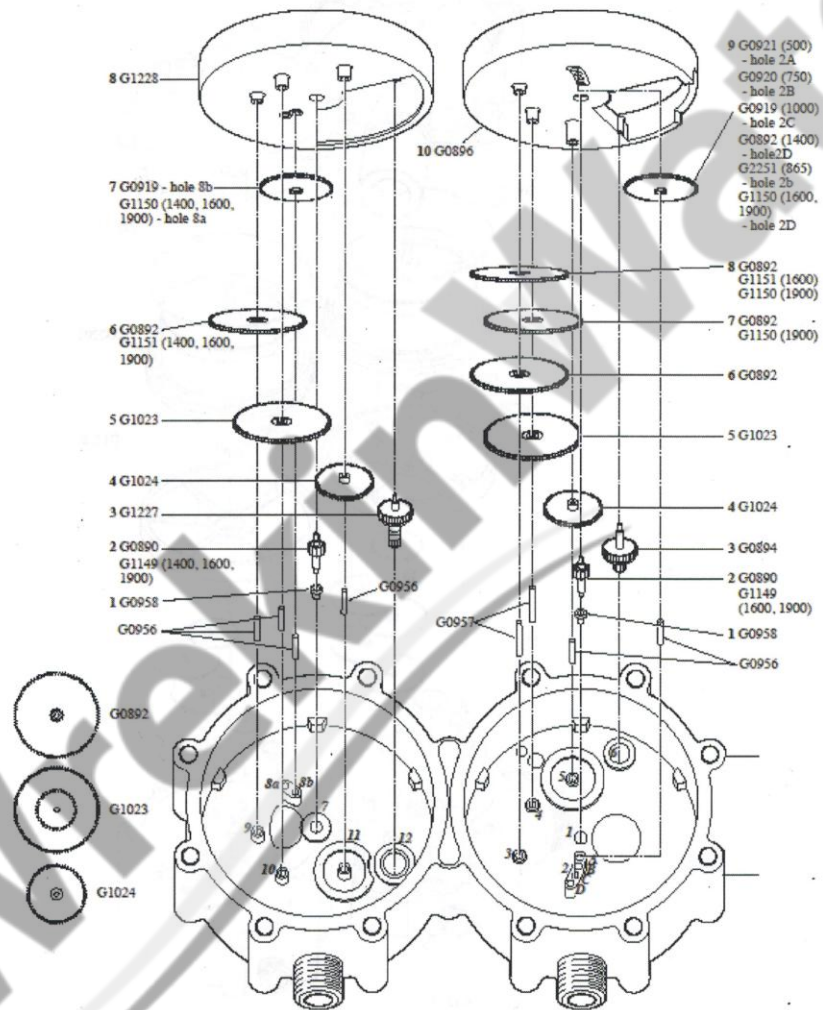

Non Electric Water Softener Spare Parts List

Meter Gear Assembly